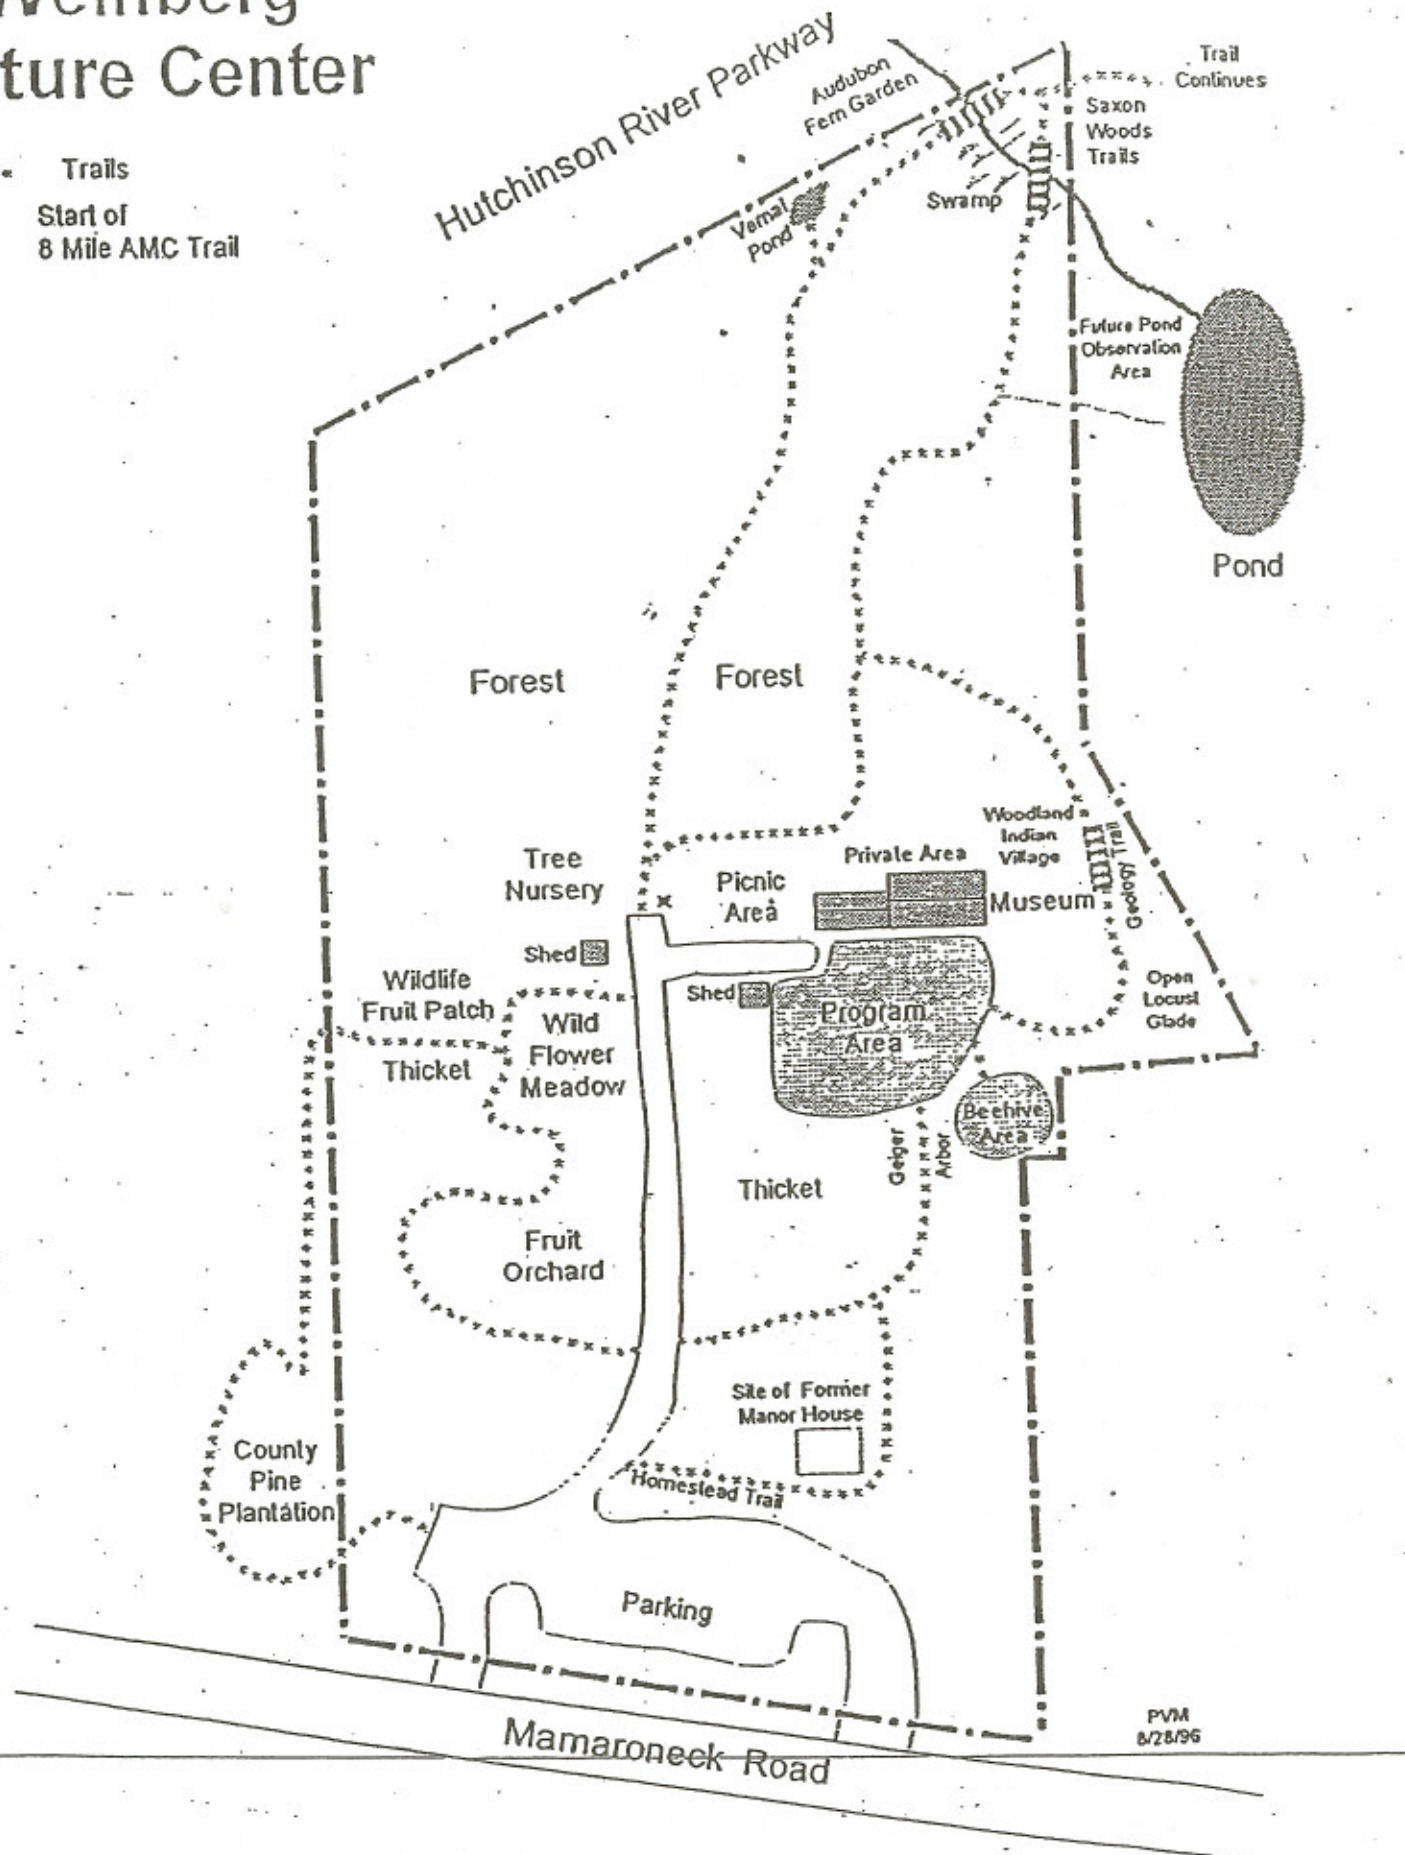

Weinberg Nature Center

..... Trails
* Start of 8 Mile AMC Trail

PVM
8/28/96